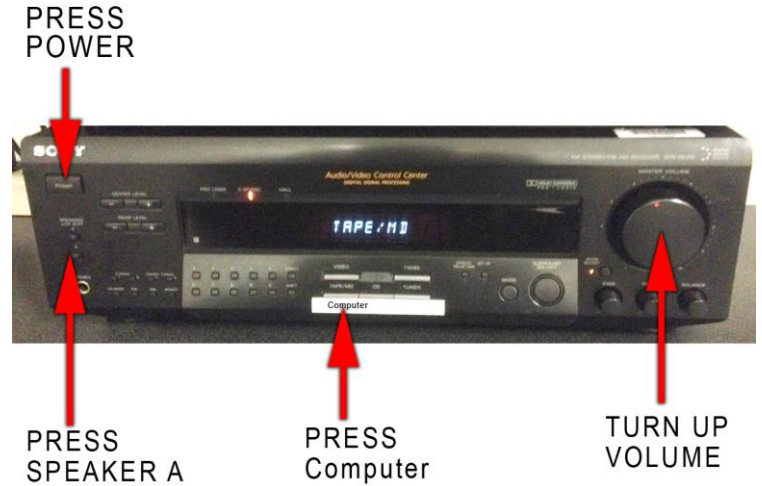

1.

Turn on Computer Tower

3.

Turn on Your LCD Monitors.

Samsung

TOUCH GENTLY

DELL

Button

2.

Turn on Sound

ROOM ED174

ROOM ED177.1