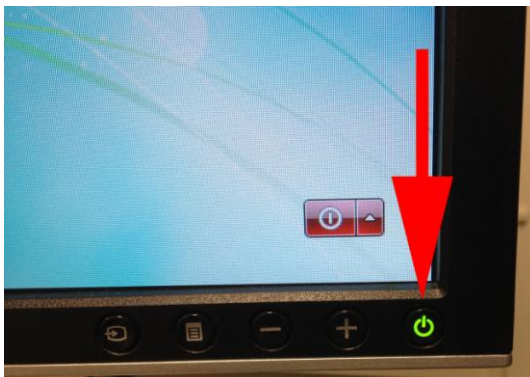

1.

Turn on Computer Tower

3.

Turn on Your LCD Monitors.

Samsung

TOUCH GENTLY

DELL

Button